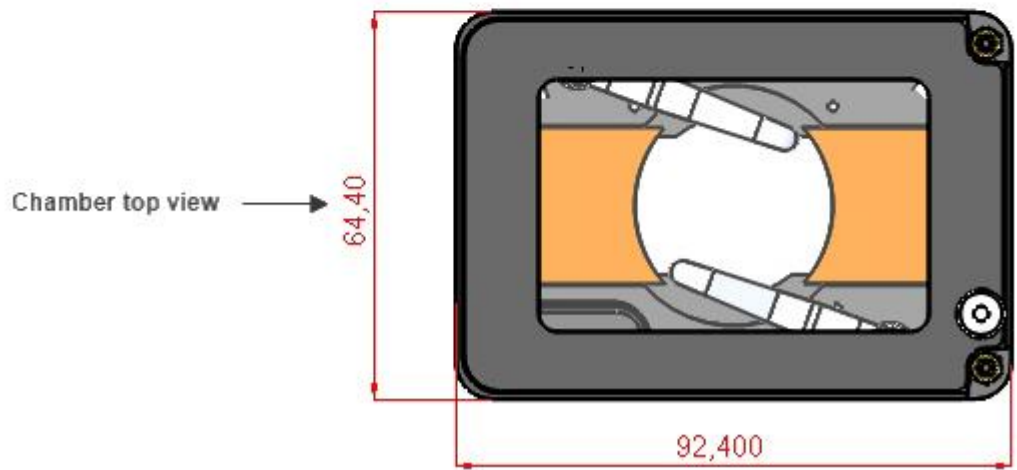

H201-PRIOR-NZ100-H107 - Dimensions