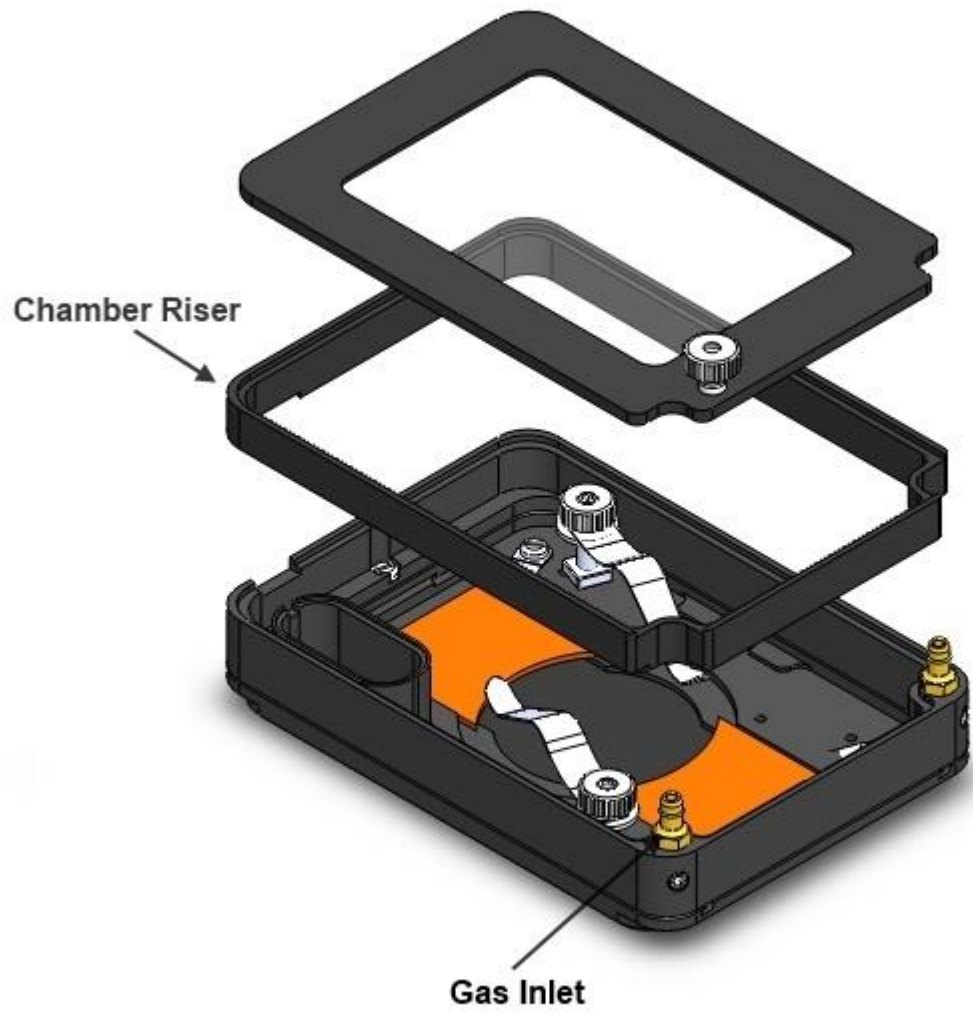

H201-PRIOR-NZ100-H107

Stage compatibility: fits on Prior NZ100/200 in Prior H107

The chamber can fit:

- 35/60 mm Petri
- 1x3 in. chambered slides
- No insert is required

Features:

- The chamber hosts #1 35mm petri or #1 chamber slide
- Flexible chamber height thanks to the removable chamber riser required to perform perfusion
- Perfusion holes: 12 channels for 2.5mm O.D. tubings are available in chamber riser

H201-PRIOR-NZ100-H107

H201-PRIOR-NZ100-H107 - 3D View

H201-PRIOR-NZ100-H107

H201-PRIOR-NZ100-H107 - Components

H201-PRIOR-NZ100-H107 - Dimensions